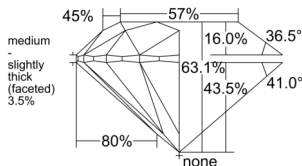

GIA®

FACSIMILE

GIA REPORT 6522811584

Verify this report at GIA.edu

GIA NATURAL DIAMOND DOSSIER®

July 28, 2025
GIA Report Number 6522811584
Shape and Cutting Style ..... Round Brilliant
Measurements ..... 5.11 - 5.15 x 3.24 mm

GRADING RESULTS

Carat Weight ..... 0.53 carat
Color Grade ..... H
Clarity Grade VS2
Cut Grade ..... Excellent

ADDITIONAL GRADING INFORMATION

Polish ..... Excellent
Symmetry ..... Excellent
Fluorescence ..... None
Clarity Characteristics ..... Crystal
Inscription(s): GIA 6522811584

PROPORTIONS

GRADING SCALES

GIA COLOR SCALE

COLOURLESS	D
	E
	F
	G
	H
	I
	J
NEAR COLOURLESS	K
	L
Faint	M
	N
	O
	P
Very Light	Q
	R
	S
	T
	U
	V
Light	W
	X
	Y
	Z

GIA CLARITY SCALE

FLAWLESS	INTERNAL FLAWLESS	
		EXCELLENT
VERY VERY SLIGHTLY INCLUDED	VVS₁	
	VVS₂	
VERY SLIGHTLY INCLUDED	VS₁	
	VS₂	
SLIGHTLY INCLUDED	SI₁	
	SI₂	
INCLUDED	I₁	
	I₂	
	I₃	

GIA CUT SCALE

EXCELLENT
VERY GOOD
GOOD
FAIR
POOR