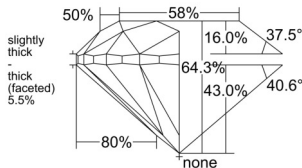

GIA®

FACSIMILE

GIA REPORT 6522815587

Verify this report at GIA.edu

GIA NATURAL DIAMOND DOSSIER®

July 16, 2025
GIA Report Number **6522815587**
Shape and Cutting Style ..... **Round Brilliant**
Measurements ..... **4.79 - 4.84 x 3.10 mm**

GRADING RESULTS

Carat Weight ..... **0.46 carat**
Color Grade ..... **F**
Clarity Grade **VS2**
Cut Grade ..... **Very Good**

ADDITIONAL GRADING INFORMATION

Polish ..... **Very Good**
Symmetry ..... **Very Good**
Fluorescence ..... **None**
Clarity Characteristics..... **Crystal, Cloud, Indented Natural**
Inscription(s): **GIA 6522815587**

PROPORTIONS

Profile to actual proportions

GRADING SCALES

GIA COLOR SCALE

COLORESS	D
	E
	F
	G
	H
	I
	J
NEAR COLORESS	K
	L
FANIT	M
	N
	O
	P
VERY LIGHT	Q
	R
	S
	T
	U
	V
	W
	X
	Y
LIGHT	Z

GIA CLARITY SCALE

VERY VERY SLIGHTLY INCLUDED	FLAWLESS
	INTERNALLY FLAWLESS
VERY SLIGHTLY INCLUDED	VVS₁
	VVS₂
SLIGHTLY INCLUDED	VS₁
	VS₂
INCLUDED	SI₁
	SI₂
	I₁
	I₂
	I₃

GIA CUT SCALE

EXCELLENT
VERY GOOD
GOOD
FAIR
POOR