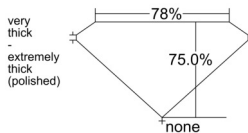

GIA®

FACSIMILE

GIA REPORT 6522826576

Verify this report at GIA.edu

GIA NATURAL DIAMOND DOSSIER®

July 16, 2025
GIA Report Number 6522826576
Shape and Cutting Style ..... **Cut-Cornered Rectangular Modified Brilliant**
Measurements ..... 4.50 x 3.20 x 2.40 mm

GRADING RESULTS

Carat Weight ..... 0.30 carat
Color Grade ..... E
Clarity Grade VS1

ADDITIONAL GRADING INFORMATION

Polish ..... Excellent
Symmetry ..... Fair
Fluorescence ..... Medium Blue
Clarity Characteristics ..... Crystal, Pinpoint
Inscription(s): GIA 6522826576

PROPORTIONS

Profile not to actual proportions

GRADING SCALES

GIA COLOR SCALE		GIA CLARITY SCALE			
COLORLESS	D	VERY VERY SLIGHTLY INCLUDED	FLAWLESS		
	E		INTERNALLY FLAWLESS		
	F	VERY SLIGHTLY INCLUDED	VVS₁		
	G		VVS₂		
	H		VS₁		
	NEAR COLORLESS	I	SLIGHTLY INCLUDED	VS₂	
		J		SI₁	
		FAINT	K	INCLUDED	SI₂
			L		I₁
	VERT LIGHT	M	LIGHT	I₂	
N		I₃			
O					
P					
Q					
R