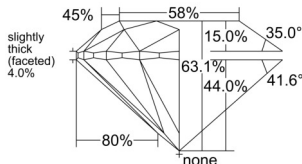

GIA®

FACSIMILE

GIA NATURAL DIAMOND DOSSIER®

July 16, 2025
GIA Report Number 6522829622
Shape and Cutting Style ..... Round Brilliant
Measurements ..... 5.62 - 5.66 x 3.56 mm

GRADING RESULTS

Carat Weight ..... 0.70 carat
Color Grade I
Clarity Grade VS1
Cut Grade ..... Excellent

ADDITIONAL GRADING INFORMATION

Polish ..... Excellent
Symmetry ..... Excellent
Fluorescence ..... None
Clarity Characteristics..... Feather, Needle, Cloud, Pinpoint
Inscription(s): GIA 6522829622

GIA REPORT 6522829622

Verify this report at GIA.edu

PROPORTIONS

Profile to actual proportions