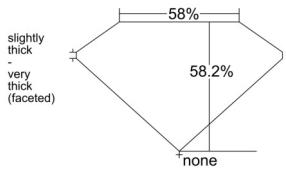

GIA®

FACSIMILE

GIA REPORT 6522840931

Verify this report at GIA.edu

GIA NATURAL DIAMOND DOSSIER®

July 17, 2025
GIA Report Number 6522840931
Shape and Cutting Style ..... Heart Brilliant
Measurements ..... 4.69 x 5.55 x 3.23 mm

GRADING RESULTS

Carat Weight ..... 0.50 carat
Color Grade ..... F
Clarity Grade VS1

ADDITIONAL GRADING INFORMATION

Polish ..... Very Good
Symmetry ..... Very Good
Fluorescence ..... None
Clarity Characteristics..... Cloud, Needle, Pinpoint
Inscription(s): GIA 6522840931

PROPORTIONS

Profile not to actual proportions

GRADING SCALES

GIA COLOR SCALE		GIA CLARITY SCALE		
NEAR COLORLESS	D	VERY VERY SLIGHTLY INCLUDED	FLAWLESS	
	E		INTERNALLY FLAWLESS	
	F	VERY SLIGHTLY INCLUDED	VS₁	
	G		VS₂	
	H		VS₁	
	FAINT	I	SLIGHTLY INCLUDED	SI₁
		J		SI₂
		K	INCLUDED	I₁
		L		I₂
		M		I₃
VERT LIGHT	N			
	O			
	P			
	Q			
	R			
LIGHT	S			
	T			
	U			
	V			
	W			
	X			
	Y			
	Z