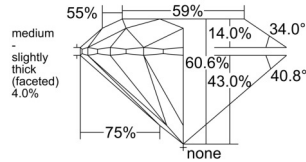

GIA®

FACSIMILE

GIA REPORT 6522841249

Verify this report at GIA.edu

GIA NATURAL DIAMOND DOSSIER®

July 17, 2025
GIA Report Number 6522841249
Shape and Cutting Style ..... Round Brilliant
Measurements ..... 4.68 - 4.70 x 2.84 mm

GRADING RESULTS

Carat Weight ..... 0.38 carat
Color Grade ..... E
Clarity Grade VS1
Cut Grade ..... Excellent

ADDITIONAL GRADING INFORMATION

Polish ..... Excellent
Symmetry ..... Excellent
Fluorescence ..... None
Clarity Characteristics ..... Cloud, Pinpoint
Inscription(s): GIA 6522841249

PROPORTIONS

Profile to actual proportions

GRADING SCALES

GIA COLOR SCALE	GIA CLARITY SCALE	GIA CUT SCALE	
D	FLAWLESS	EXCELLENT	
E	INTERNALLY FLAWLESS		
F		VVS₁	VERY GOOD
G	VVS₂		
H	VS₁	GOOD	
I	VS₂		
J	SI₁	FAIR	
K	SI₂		
L	I₁	POOR	
M	I₂		
N	I₃		
O			
P			
Q			
R			
S			
T			
U			
V			
W			
X			
Y			
Z