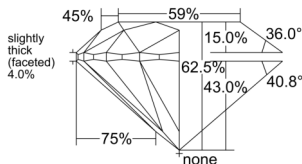

GIA®

FACSIMILE

GIA REPORT 6522843080

Verify this report at GIA.edu

GIA NATURAL DIAMOND DOSSIER®

July 29, 2025
GIA Report Number 6522843080
Shape and Cutting Style ..... Round Brilliant
Measurements ..... 5.21 - 5.24 x 3.27 mm

GRADING RESULTS

Carat Weight ..... 0.56 carat
Color Grade ..... D
Clarity Grade S11
Cut Grade ..... Excellent

ADDITIONAL GRADING INFORMATION

Polish ..... Excellent
Symmetry ..... Excellent
Fluorescence ..... Medium Blue
Clarity Characteristics ..... Twinning Wisp
Inscription(s): GIA 6522843080

PROPORTIONS

Profile to actual proportions