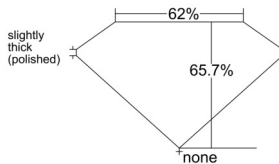

GIA®

FACSIMILE

GIA REPORT 6522864063

Verify this report at GIA.edu

GIA NATURAL DIAMOND DOSSIER®

July 21, 2025
GIA Report Number 6522864063
Shape and Cutting Style ..... Emerald Cut
Measurements ..... 4.54 x 3.32 x 2.18 mm

GRADING RESULTS

Carat Weight ..... 0.31 carat
Color Grade ..... F
Clarity Grade VVS1

ADDITIONAL GRADING INFORMATION

Polish ..... Excellent
Symmetry ..... Very Good
Fluorescence ..... None
Clarity Characteristics ..... Cloud, Pinpoint
Inscription(s): GIA 6522864063

PROPORTIONS

Profile not to actual proportions

GRADING SCALES

GIA COLOR SCALE		GIA CLARITY SCALE			
COLORLESS	D	VERY VERY SLIGHTLY INCLUDED	FLAWLESS		
	E		INTERNALLY FLAWLESS		
	F	VERY SLIGHTLY INCLUDED	VVS₁		
	G		VVS₂		
	H		VS₁		
	NEAR COLORLESS	I	SLIGHTLY INCLUDED	VS₂	
		J		SI₁	
		FAINT	K	INCLUDED	SI₂
			L		I₁
			M		I₂
VERT LIGHT	N	LIGHT	I₃		
	O				
	P				
	Q				
	R