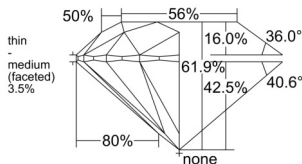

GIA®

FACSIMILE

GIA REPORT 6522867123

Verify this report at GIA.edu

GIA NATURAL DIAMOND DOSSIER®

July 21, 2025
GIA Report Number 6522867123
Shape and Cutting Style ..... Round Brilliant
Measurements ..... 6.01 - 6.04 x 3.73 mm

GRADING RESULTS

Carat Weight ..... 0.83 carat
Color Grade ..... E
Clarity Grade VVS1
Cut Grade ..... Excellent

ADDITIONAL GRADING INFORMATION

Polish ..... Excellent
Symmetry ..... Excellent
Fluorescence ..... None
Clarity Characteristics ..... Pinpoint, Feather
Inscription(s): GIA 6522867123

PROPORTIONS

GRADING SCALES

GIA COLOR SCALE	GIA CLARITY SCALE	GIA CUT SCALE
Colorless	Flawless	Excellent
Near Colorless	Internally Flawless	
Faint	VVS₁	Very Good
Very Light	VVS₂	
Light	VS₁	Good
	VS₂	
	S₁	Fair
	S₂	
	I₁	Poor
	I₂	
	I₃