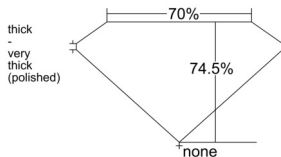

GIA®

FACSIMILE

GIA REPORT 6522881820

Verify this report at GIA.edu

GIA NATURAL DIAMOND DOSSIER®

July 25, 2025
GIA Report Number 6522881820
Shape and Cutting Style ..... Square Modified Brilliant
Measurements ..... 4.25 x 4.09 x 3.05 mm

GRADING RESULTS

Carat Weight ..... 0.48 carat
Color Grade ..... G
Clarity Grade VS2

ADDITIONAL GRADING INFORMATION

Polish ..... Very Good
Symmetry ..... Very Good
Fluorescence ..... Faint
Clarity Characteristics ..... Crystal
Inscription(s): GIA 6522881820

PROPORTIONS

Profile not to actual proportions

GRADING SCALES

GIA COLOR SCALE		GIA CLARITY SCALE	
COLORLESS	D	VERY VERY SLIGHTLY INCLUDED	FLAWLESS
	E		INTERNALLY FLAWLESS
	F		VVS₁
	G		VVS₂
	H		VS₁
	I		VS₂
	J		SI₁
	K		SI₂
	L		I₁
	M		I₂
NEAR COLORLESS	N	SLIGHTLY INCLUDED	I₃
	O		
	P		
	Q		
FAINT	R	INCLUDED	
	S		
	T		
	U		
VERT LIGHT	V		
	W		
	X		
	Y		
LIGHT	Z