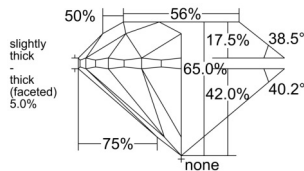

GIA®

FACSIMILE

GIA REPORT 6522897618

Verify this report at GIA.edu

GIA NATURAL DIAMOND DOSSIER®

August 06, 2025
GIA Report Number 6522897618
Shape and Cutting Style ..... Round Brilliant
Measurements ..... 5.94 - 6.01 x 3.88 mm

GRADING RESULTS

Carat Weight ..... 0.90 carat
Color Grade I
Clarity Grade VVS1
Cut Grade ..... Very Good

ADDITIONAL GRADING INFORMATION

Polish ..... Excellent
Symmetry ..... Very Good
Fluorescence ..... Strong Blue
Clarity Characteristics ..... Pinpoint, Feather
Inscription(s): GIA 6522897618

PROPORTIONS

Profile to actual proportions