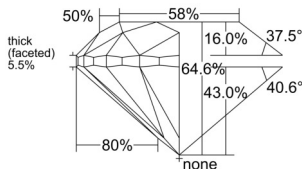

GIA®

FACSIMILE

GIA REPORT 6522899632

Verify this report at GIA.edu

GIA NATURAL DIAMOND DOSSIER®

July 23, 2025
GIA Report Number 6522899632
Shape and Cutting Style ..... Round Brilliant
Measurements ..... 5.49 - 5.53 x 3.56 mm

GRADING RESULTS

Carat Weight ..... 0.70 carat
Color Grade ..... G
Clarity Grade S11
Cut Grade ..... Very Good

ADDITIONAL GRADING INFORMATION

Polish ..... Excellent
Symmetry ..... Excellent
Fluorescence ..... None
Clarity Characteristics ..... Crystal, Cloud
Inscription(s): GIA 6522899632

PROPORTIONS

Profile to actual proportions

GRADING SCALES

GIA COLOR SCALE

COLORESS	D
	E
	F
	G
	H
	I
	J
NEAR COLORESS	K
	L
FAIN	M
	N
	O
	P
VERY LIGHT	Q
	R
	S
	T
	U
	V
LIGHT	W
	X
	Y
	Z

GIA CLARITY SCALE

VERY VERY SLIGHTLY INCLUDED	FLAWLESS
	INTERNALLY FLAWLESS
VERY SLIGHTLY INCLUDED	VVS₁
	VVS₂
SLIGHTLY INCLUDED	VS₁
	VS₂
INCLUDED	SI₁
	SI₂
	I₁
	I₂
	I₃

GIA CUT SCALE

EXCELLENT
VERY GOOD
GOOD
FAIR
POOR