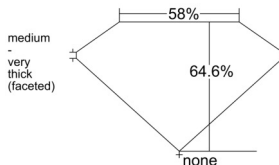

GIA®

FACSIMILE

GIA REPORT 6522907864

Verify this report at GIA.edu

GIA NATURAL DIAMOND DOSSIER®

July 24, 2025
GIA Report Number 6522907864
Shape and Cutting Style ..... Oval Brilliant
Measurements ..... 6.07 x 4.47 x 2.89 mm

GRADING RESULTS

Carat Weight ..... 0.50 carat
Color Grade ..... G
Clarity Grade VS1

ADDITIONAL GRADING INFORMATION

Polish ..... Excellent
Symmetry ..... Excellent
Fluorescence ..... None
Clarity Characteristics..... Crystal, Pinpoint
Inscription(s): GIA 6522907864

PROPORTIONS

Profile not to actual proportions

GRADING SCALES

GIA COLOR SCALE		GIA CLARITY SCALE	
COLORLESS	D	VERY VERY SLIGHTLY INCLUDED	FLAWLESS
	E		INTERNALLY FLAWLESS
	F		VVS₁
	G		VVS₂
	H		VS₁
	I		VS₂
	J		SI₁
	K		SI₂
	L		I₁
	M		I₂
NEAR COLORLESS	N	SLIGHTLY INCLUDED	I₃
	O		
	P		
	Q		
FAINT	R		
	S		
	T		
	U		
VERY LIGHT	V		
	W		
	X		
	Y		
LIGHT	Z