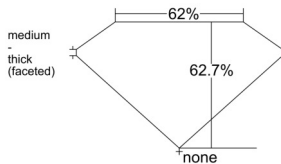

GIA®

FACSIMILE

GIA REPORT 6522911142

Verify this report at GIA.edu

GIA NATURAL DIAMOND DOSSIER®

July 24, 2025
GIA Report Number 6522911142
Shape and Cutting Style ..... Pear Brilliant
Measurements ..... 6.39 x 4.22 x 2.64 mm

GRADING RESULTS

Carat Weight ..... 0.42 carat
Color Grade ..... F
Clarity Grade VS1

ADDITIONAL GRADING INFORMATION

Polish ..... Excellent
Symmetry ..... Very Good
Fluorescence ..... None
Clarity Characteristics ..... Crystal, Cloud
Inscription(s): GIA 6522911142

PROPORTIONS

Profile not to actual proportions

GRADING SCALES

GIA COLOR SCALE		GIA CLARITY SCALE			
COLORLESS	D	VERY VERY SLIGHTLY INCLUDED	FLAWLESS		
	E		INTERNALLY FLAWLESS		
	F		VVS₁		
	NEAR COLORLESS	G	VERY SLIGHTLY INCLUDED	VVS₂	
		H		VS₁	
		FANT	I	SLIGHTLY INCLUDED	VS₂
			J		SI₁
	LIGHT	K	INCLUDED	SI₂	
		L		I₁	
		M		I₂	
N		NOT GRADED	I₃		
O					
P					
Q					
R					
S					
T					
U					
V					
W					
X					
Y					
Z