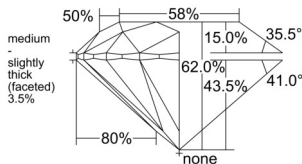

GIA®

FACSIMILE

GIA REPORT 6522929494

Verify this report at GIA.edu

GIA NATURAL DIAMOND DOSSIER®

August 08, 2025
GIA Report Number 6522929494
Shape and Cutting Style ..... Round Brilliant
Measurements ..... 5.43 - 5.45 x 3.37 mm

GRADING RESULTS

Carat Weight ..... 0.61 carat
Color Grade ..... F
Clarity Grade VVS2
Cut Grade ..... Excellent

ADDITIONAL GRADING INFORMATION

Polish ..... Excellent
Symmetry ..... Excellent
Fluorescence ..... Strong Blue
Clarity Characteristics ..... Pinpoint
Inscription(s): GIA 6522929494

PROPORTIONS

GRADING SCALES

GIA COLOR SCALE

COLORLESS	D
	E
	F
	G
	H
	I
	J
NEAR COLORLESS	K
	L
Faint	M
	N
	O
	P
	Q
	R
	S
	T
	U
	V
	W
	X
	Y
LIGHT	Z

GIA CLARITY SCALE

FLAWLESS	INTERNAL FLAWLESS	EXCELLENT	
VERY VERY SLIGHTLY INCLUDED	VVS₁	VERY GOOD	
	VVS₂		
VERY SLIGHTLY INCLUDED	VS₁	GOOD	
	VS₂		
SLIGHTLY INCLUDED	SI₁	FAIR	
	SI₂		
INCLUDED	I₁	POOR	
	I₂		
	I₃