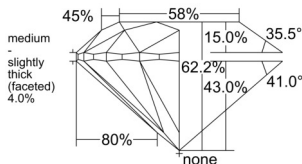

GIA®

FACSIMILE

GIA NATURAL DIAMOND DOSSIER®

July 26, 2025
GIA Report Number 6522934073
Shape and Cutting Style ..... Round Brilliant
Measurements ..... 5.26 - 5.28 x 3.28 mm

GRADING RESULTS

Carat Weight ..... 0.56 carat
Color Grade ..... D
Clarity Grade VVS2
Cut Grade ..... Excellent

ADDITIONAL GRADING INFORMATION

Polish ..... Excellent
Symmetry ..... Excellent
Fluorescence ..... Medium Blue
Clarity Characteristics ..... Pinpoint
Inscription(s): GIA 6522934073

GIA REPORT 6522934073

Verify this report at GIA.edu

PROPORTIONS

GRADING SCALES

GIA COLOR SCALE	GIA CLARITY SCALE	GIA CUT SCALE
COLOURLESS	FLAWLESS	EXCELLENT
D	INTERNALLY FLAWLESS	
E	VVS₁	VERY GOOD
F		
G	VS₁	GOOD
H		
I	SI₁	FAIR
J		
K	I₁	POOR
L		
M	I₂	
N		
O	I₃	
P		
Q		
R		
S		
T		
U		
V		
W		
X		
Y		
Z