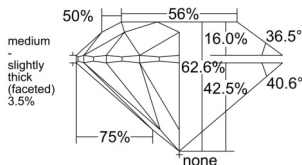

GIA®

FACSIMILE

GIA REPORT 6522959608

Verify this report at GIA.edu

GIA NATURAL DIAMOND DOSSIER®

August 12, 2025
GIA Report Number 6522959608
Shape and Cutting Style ..... Round Brilliant
Measurements ..... 5.15 - 5.19 x 3.24 mm

GRADING RESULTS

Carat Weight ..... 0.54 carat
Color Grade ..... E
Clarity Grade VS2
Cut Grade ..... Excellent

ADDITIONAL GRADING INFORMATION

Polish ..... Excellent
Symmetry ..... Excellent
Fluorescence ..... None
Clarity Characteristics ..... Crystal
Inscription(s): GIA 6522959608

PROPORTIONS

GRADING SCALES

GIA COLOR SCALE	GIA CLARITY SCALE	GIA CUT SCALE	
D	FLAWLESS	EXCELLENT	
E	INTERNALLY FLAWLESS		
F		VVS₁	VERY GOOD
G	VVS₂		
H	VS₁	GOOD	
I	VS₂		
J	SI₁	FAIR	
K	SI₂		
L	I₁	POOR	
M	I₂		
N	I₃		
O			
P			
Q			
R			
S			
T			
U			
V			
W			
X			
Y			
Z