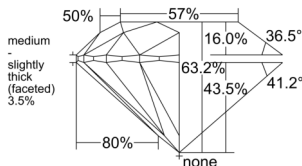

GIA®

FACSIMILE

GIA REPORT 6522960156

Verify this report at GIA.edu

GIA NATURAL DIAMOND DOSSIER®

August 15, 2025
GIA Report Number 6522960156
Shape and Cutting Style ..... Round Brilliant
Measurements ..... 5.18 - 5.21 x 3.28 mm

GRADING RESULTS

Carat Weight ..... 0.55 carat
Color Grade ..... F
Clarity Grade VS1
Cut Grade ..... Excellent

ADDITIONAL GRADING INFORMATION

Polish ..... Excellent
Symmetry ..... Excellent
Fluorescence ..... Medium Blue
Clarity Characteristics ..... Crystal, Needle
Inscription(s): GIA 6522960156

PROPORTIONS

GRADING SCALES

GIA COLOR SCALE

COLORLESS	D
	E
	F
	G
	H
	I
	J
NEAR COLORLESS	K
	L
FAIN	M
	N
	O
	P
VERY LIGHT	Q
	R
	S
	T
	U
	V
	W
	X
	Y
LIGHT	Z

GIA CLARITY SCALE

FLAWLESS	INTERNAL FLAWLESS	
		FLAWLESS
VERY VERY SLIGHTLY INCLUDED	VVS₁	
	VVS₂	
VERY SLIGHTLY INCLUDED	VS₁	
	VS₂	
SLIGHTLY INCLUDED	SI₁	
	SI₂	
INCLUDED	I₁	
	I₂	
	I₃	

GIA CUT SCALE

EXCELLENT
VERY GOOD
GOOD
FAIR
POOR