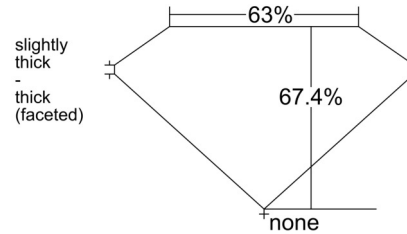

GIA NATURAL DIAMOND GRADING REPORT

July 30, 2025  
 GIA Report Number ..... 6522969578  
 Shape and Cutting Style ..... Cushion Modified Brilliant  
 Measurements ..... 5.95 x 5.42 x 3.65 mm

GRADING RESULTS

Carat Weight ..... 1.01 carat  
 Color Grade ..... I  
 Clarity Grade ..... S11

ADDITIONAL GRADING INFORMATION

Polish ..... Excellent  
 Symmetry ..... Excellent  
 Fluorescence ..... None  
 Inscription(s): GIA 6522969578  
 Comments: Pinpoints are not shown.

PROPORTIONS

Profile not to actual proportions

CLARITY CHARACTERISTICS

KEY TO SYMBOLS\*

- Crystal
- ~ Feather
- ∖ Needle

\* Red symbols denote internal characteristics (inclusions). Green or black symbols denote external characteristics (blemishes). Diagram is an approximate representation of the diamond, and symbols shown indicate type, position, and approximate size of clarity characteristics. All clarity characteristics may not be shown. Details of finish are not shown.