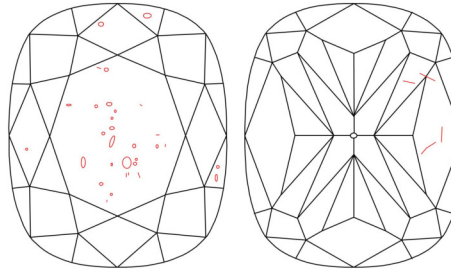

GIA NATURAL DIAMOND GRADING REPORT

July 30, 2025  
 GIA Report Number ..... 6522969578  
 Shape and Cutting Style ..... Cushion Modified Brilliant  
 Measurements ..... 5.95 x 5.42 x 3.65 mm

GRADING RESULTS

Carat Weight ..... 1.01 carat  
 Color Grade ..... I  
 Clarity Grade ..... S11

ADDITIONAL GRADING INFORMATION

Polish ..... Excellent  
 Symmetry ..... Excellent  
 Fluorescence ..... None  
 Inscription(s): GIA 6522969578  
 Comments: Pinpoints are not shown.

PROPORTIONS

Profile not to actual proportions

CLARITY CHARACTERISTICS

KEY TO SYMBOLS\*

- Crystal
- ~ Feather
- ∖ Needle

\* Red symbols denote internal characteristics (inclusions). Green or black symbols denote external characteristics (blemishes). Diagram is an approximate representation of the diamond, and symbols shown indicate type, position, and approximate size of clarity characteristics. All clarity characteristics may not be shown. Details of finish are not shown.

GRADING SCALES

GIA COLOR SCALE		GIA CLARITY SCALE	
COLOURLESS	D	VERY VERY SLIGHTLY INCLUDED	FLAWLESS
	E		INTERNALLY FLAWLESS
	F		VVS <sub>1</sub>
NEAR COLOURLESS	G	VERY SLIGHTLY INCLUDED	VVS <sub>2</sub>
	H		VS <sub>1</sub>
	I		VS <sub>2</sub>
FANT	J	SLIGHTLY INCLUDED	S1 <sub>1</sub>
	K		S1 <sub>2</sub>
	L		I <sub>1</sub>
VERY LIGHT	M	INCLUDED	I <sub>2</sub>
	N		I <sub>3</sub>
	O		
LIGHT	P		
	Q		
	R		
	S		
	T		
	U		
	V		
W			
X			
Y			
Z			