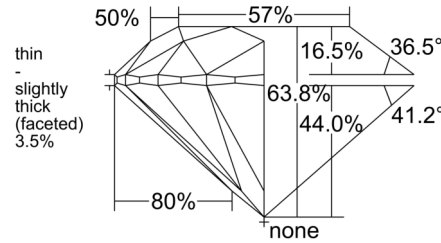

GIA NATURAL DIAMOND GRADING REPORT

August 19, 2025
GIA Report Number 6522972725
Shape and Cutting Style ..... Round Brilliant
Measurements ..... 6.27 - 6.33 x 4.02 mm

GRADING RESULTS

Carat Weight ..... 1.00 carat
Color Grade ..... D
Clarity Grade VS1
Cut Grade ..... Excellent

ADDITIONAL GRADING INFORMATION

Polish ..... Excellent
Symmetry ..... Very Good
Fluorescence ..... None
Inscription(s): GIA 6522972725
Comments: Additional clouds are not shown.

PROPORTIONS

Profile to actual proportions