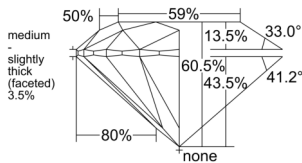

GIA®

FACSIMILE

GIA REPORT 6522974287

Verify this report at GIA.edu

GIA NATURAL DIAMOND DOSSIER®

July 31, 2025
GIA Report Number **6522974287**
Shape and Cutting Style ..... **Round Brilliant**
Measurements ..... **5.75 - 5.79 x 3.49 mm**

GRADING RESULTS

Carat Weight ..... **0.71 carat**
Color Grade ..... **H**
Clarity Grade **VS1**
Cut Grade ..... **Excellent**

ADDITIONAL GRADING INFORMATION

Polish ..... **Excellent**
Symmetry ..... **Excellent**
Fluorescence ..... **None**
Clarity Characteristics..... **Feather, Pinpoint**
Inscription(s): **GIA 6522974287**

PROPORTIONS

Profile to actual proportions