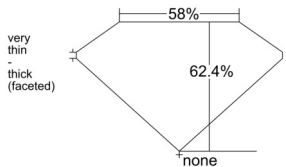

GIA®

FACSIMILE

GIA REPORT 6522977934

Verify this report at GIA.edu

GIA NATURAL DIAMOND DOSSIER®

July 30, 2025
GIA Report Number 6522977934
Shape and Cutting Style ..... Pear Brilliant
Measurements ..... 5.87 x 3.70 x 2.31 mm

GRADING RESULTS

Carat Weight ..... 0.30 carat
Color Grade ..... E
Clarity Grade SI2

ADDITIONAL GRADING INFORMATION

Polish ..... Excellent
Symmetry ..... Very Good
Fluorescence ..... None
Clarity Characteristics..... Cloud, Crystal, Feather
Inscription(s): GIA 6522977934

PROPORTIONS

Profile not to actual proportions

GRADING SCALES

GIA COLOR SCALE		GIA CLARITY SCALE	
COLORLESS	D	VERY VERY SLIGHTLY INCLUDED	FLAWLESS
	E		INTERNALLY FLAWLESS
	F		VVS₁
	G		VVS₂
	H		VS₁
	I		VS₂
	J		SI₁
	K		SI₂
	L		I₁
	M		I₂
NEAR COLORLESS	N	SLIGHTLY INCLUDED	I₃
	O		
	P		
	Q		
FAINT	R		
	S		
	T		
	U		
VERT LIGHT	V		
	W		
	X		
	Y		
LIGHT	Z