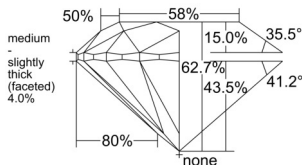

GIA®

FACSIMILE

GIA REPORT 6525025133

Verify this report at GIA.edu

GIA NATURAL DIAMOND DOSSIER®

April 30, 2025
GIA Report Number 6525025133
Shape and Cutting Style ..... Round Brilliant
Measurements ..... 5.34 - 5.38 x 3.36 mm

GRADING RESULTS

Carat Weight ..... 0.60 carat
Color Grade ..... D
Clarity Grade VVS2
Cut Grade ..... Excellent

ADDITIONAL GRADING INFORMATION

Polish ..... Excellent
Symmetry ..... Excellent
Fluorescence ..... None
Clarity Characteristics ..... Pinpoint, Cloud
Inscription(s): GIA 6525025133

PROPORTIONS

Profile to actual proportions