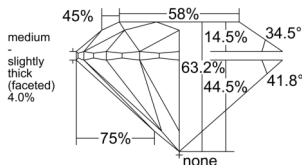

GIA®

FACSIMILE

GIA REPORT 6525075284

Verify this report at GIA.edu

GIA NATURAL DIAMOND DOSSIER®

May 06, 2025
GIA Report Number 6525075284
Shape and Cutting Style ..... Round Brilliant
Measurements ..... 5.36 - 5.41 x 3.40 mm

GRADING RESULTS

Carat Weight ..... 0.61 carat
Color Grade ..... G
Clarity Grade VS2
Cut Grade ..... Excellent

ADDITIONAL GRADING INFORMATION

Polish ..... Excellent
Symmetry ..... Excellent
Fluorescence ..... None
Clarity Characteristics ..... Crystal
Inscription(s): GIA 6525075284

PROPORTIONS

Profile to actual proportions

GRADING SCALES

GIA COLOR SCALE	GIA CLARITY SCALE	GIA CUT SCALE	
D	FLAWLESS	EXCELLENT	
E	INTERNALLY FLAWLESS		
F		VVS₁	VERY GOOD
G	VVS₂		
H	VS₁	GOOD	
I	VS₂		
J	SI₁	FAIR	
K	SI₂		
L	I₁	POOR	
M	I₂		
N	I₃		
O			
P			
Q			
R			
S			
T			
U			
V			
W			
X			
Y			
Z