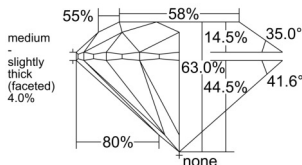

GIA®

FACSIMILE

GIA REPORT 6525092741

Verify this report at GIA.edu

GIA NATURAL DIAMOND DOSSIER®

May 09, 2025
GIA Report Number 6525092741
Shape and Cutting Style ..... Round Brilliant
Measurements ..... 5.34 - 5.37 x 3.37 mm

GRADING RESULTS

Carat Weight ..... 0.60 carat
Color Grade I
Clarity Grade VS2
Cut Grade ..... Excellent

ADDITIONAL GRADING INFORMATION

Polish ..... Excellent
Symmetry ..... Excellent
Fluorescence ..... None
Clarity Characteristics ..... Crystal, Cloud
Inscription(s): GIA 6525092741

PROPORTIONS

GRADING SCALES

GIA COLOR SCALE

COLORESS	D
	E
	F
	G
	H
	I
	J
NEAR COLORESS	K
	L
FANIT	M
	N
	O
	P
VERY LIGHT	R
	S
	T
	U
	V
	W
	X
	Y
LIGHT	Z

GIA CLARITY SCALE

VERY VERY SLIGHTLY INCLUDED	FLAWLESS
	INTERNALLY FLAWLESS
VERY SLIGHTLY INCLUDED	VVS₁
	VVS₂
SLIGHTLY INCLUDED	VS₁
	VS₂
INCLUDED	SI₁
	SI₂
	I₁
	I₂
	I₃

GIA CUT SCALE

EXCELLENT
VERY GOOD
GOOD
FAIR
POOR