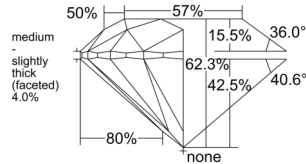

GIA®

FACSIMILE

GIA REPORT 6525092815

Verify this report at GIA.edu

GIA NATURAL DIAMOND DOSSIER®

May 08, 2025
GIA Report Number 6525092815
Shape and Cutting Style ..... Round Brilliant
Measurements ..... 4.71 - 4.74 x 2.95 mm

GRADING RESULTS

Carat Weight ..... 0.41 carat
Color Grade ..... D
Clarity Grade VS1
Cut Grade ..... Excellent

ADDITIONAL GRADING INFORMATION

Polish ..... Excellent
Symmetry ..... Excellent
Fluorescence ..... Strong Blue
Clarity Characteristics..... Crystal, Knot, Pinpoint
Inscription(s): GIA 6525092815

PROPORTIONS

Profile to actual proportions