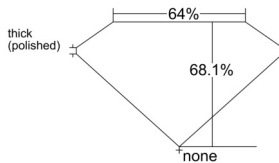

GIA®

FACSIMILE

GIA REPORT 6525132944

Verify this report at GIA.edu

GIA NATURAL DIAMOND DOSSIER®

May 13, 2025
GIA Report Number 6525132944
Shape and Cutting Style ..... Emerald Cut
Measurements ..... 6.57 x 4.50 x 3.06 mm

GRADING RESULTS

Carat Weight ..... 0.91 carat
Color Grade ..... K
Clarity Grade SI1

ADDITIONAL GRADING INFORMATION

Polish ..... Excellent
Symmetry ..... Excellent
Fluorescence ..... None
Clarity Characteristics ..... Crystal, Cloud
Inscription(s): GIA 6525132944

PROPORTIONS

Profile not to actual proportions

GRADING SCALES

GIA COLOR SCALE		GIA CLARITY SCALE			
COLORLESS	D	VERY VERY SLIGHTLY INCLUDED	FLAWLESS		
	E		INTERNALLY FLAWLESS		
	F	VERY SLIGHTLY INCLUDED	VVS₁		
	G		VVS₂		
	H		VS₁		
	NEAR COLORLESS	I	SLIGHTLY INCLUDED	VS₂	
		J		SI₁	
		FAINT	K	INCLUDED	SI₂
			L		I₁
	M		I₂		
VERT LIGHT	N		INCLUDED	I₃	
	O				
	P				
	Q				
LIGHT	R				
	S				
	T				
	U				
	V				
	Z