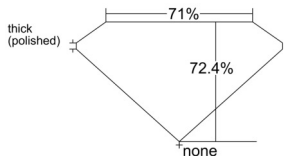

GIA®

FACSIMILE

GIA REPORT 6525167969

Verify this report at GIA.edu

GIA NATURAL DIAMOND DOSSIER®

May 16, 2025
GIA Report Number 6525167969
Shape and Cutting Style ..... Square Modified Brilliant
Measurements ..... 4.32 x 4.31 x 3.12 mm

GRADING RESULTS

Carat Weight ..... 0.50 carat
Color Grade ..... H
Clarity Grade VS1

ADDITIONAL GRADING INFORMATION

Polish ..... Excellent
Symmetry ..... Excellent
Fluorescence ..... None
Clarity Characteristics ..... Cloud
Inscription(s): GIA 6525167969

PROPORTIONS

Profile not to actual proportions

GRADING SCALES

GIA COLOR SCALE		GIA CLARITY SCALE			
COLORLESS	D	VERY VERY SLIGHTLY INCLUDED	FLAWLESS		
	E		INTERNALLY FLAWLESS		
	F	VERY SLIGHTLY INCLUDED	VVS₁		
	G		VVS₂		
	H		VS₁		
	NEAR COLORLESS	I	SLIGHTLY INCLUDED	VS₂	
		J		SI₁	
		FAINT	K	INCLUDED	SI₂
			L		I₁
			M		I₂
VERT LIGHT	N	LIGHT	I₃		
	O				
	P				
	Q				
	R				
	S				
	T