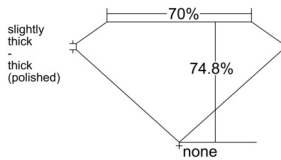

GIA®

FACSIMILE

GIA REPORT 6525191324

Verify this report at GIA.edu

GIA NATURAL DIAMOND DOSSIER®

May 19, 2025
GIA Report Number 6525191324
Shape and Cutting Style ..... **Square Modified Brilliant**
Measurements ..... **5.19 x 5.18 x 3.88 mm**

GRADING RESULTS

Carat Weight ..... **0.90 carat**
Color Grade ..... **H**
Clarity Grade **VVS1**

ADDITIONAL GRADING INFORMATION

Polish ..... **Excellent**
Symmetry ..... **Excellent**
Fluorescence ..... **Faint**
Clarity Characteristics..... **Cavity, Feather**
Inscription(s): GIA 6525191324

PROPORTIONS

Profile not to actual proportions

GRADING SCALES

GIA COLOR SCALE		GIA CLARITY SCALE			
COLORLESS	D	VERY VERY SLIGHTLY INCLUDED	FLAWLESS		
	E		INTERNALLY FLAWLESS		
	F	VERY SLIGHTLY INCLUDED	VVS₁		
	G		VVS₂		
	H		VS₁		
	NEAR COLORLESS	I	SLIGHTLY INCLUDED	VS₂	
		J		SI₁	
		FAINT	K	INCLUDED	SI₂
			L		I₁
			M		I₂
VERT LIGHT	N		LIGHT	I₃	
	O				
	P				
	Q				
	R