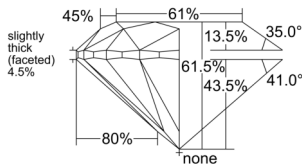

GIA®

FACSIMILE

GIA REPORT 6525192257

Verify this report at GIA.edu

GIA NATURAL DIAMOND DOSSIER®

May 19, 2025
GIA Report Number 6525192257
Shape and Cutting Style ..... Round Brilliant
Measurements ..... 5.36 - 5.39 x 3.30 mm

GRADING RESULTS

Carat Weight ..... 0.60 carat
Color Grade ..... J
Clarity Grade VS2
Cut Grade ..... Excellent

ADDITIONAL GRADING INFORMATION

Polish ..... Excellent
Symmetry ..... Excellent
Fluorescence ..... None
Clarity Characteristics ..... Crystal
Inscription(s): GIA 6525192257

PROPORTIONS

Profile to actual proportions

GRADING SCALES

GIA COLOR SCALE	GIA CLARITY SCALE	GIA CUT SCALE	
D	FLAWLESS	EXCELLENT	
E	INTERNALLY FLAWLESS		
F		VVS₁	VERY GOOD
G	VVS₂		
H	VS₁	GOOD	
I	VS₂		
J	SI₁	FAIR	
K	SI₂		
L	I₁	POOR	
M			
N			
O	I₂		
P			
Q	I₃		
R			
S			
T			
U			
V			
W			
X			
Y			
Z