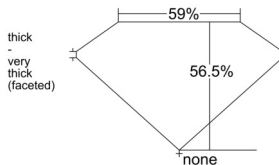

GIA®

FACSIMILE

GIA REPORT 6525242298

Verify this report at GIA.edu

GIA NATURAL DIAMOND DOSSIER®

May 26, 2025
GIA Report Number 6525242298
Shape and Cutting Style ..... Heart Brilliant
Measurements ..... 4.24 x 4.62 x 2.61 mm

GRADING RESULTS

Carat Weight ..... 0.30 carat
Color Grade ..... F
Clarity Grade VVS1

ADDITIONAL GRADING INFORMATION

Polish ..... Very Good
Symmetry ..... Very Good
Fluorescence ..... None
Clarity Characteristics ..... Pinpoint, Feather
Inscription(s): GIA 6525242298

PROPORTIONS

Profile not to actual proportions

GRADING SCALES

GIA COLOR SCALE		GIA CLARITY SCALE	
COLORLESS	D	VERY VERY SLIGHTLY INCLUDED	FLAWLESS
	E		INTERNALLY FLAWLESS
	F		VVS₁
	G		VVS₂
	H		VS₁
	I		VS₂
	J		SI₁
	K		SI₂
	L		I₁
	M		I₂
NEAR COLORLESS	N	SLIGHTLY INCLUDED	I₃
	O		
	P		
	Q		
FANT COLORLESS	R		
	S		
	T		
	U		
VERT LIGHT	V		
	W		
	X		
	Y		
LIGHT	Z