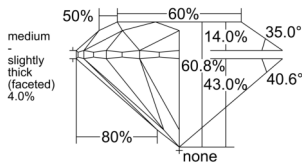

GIA®

FACSIMILE

GIA REPORT 6525243361

Verify this report at GIA.edu

GIA NATURAL DIAMOND DOSSIER®

May 23, 2025
GIA Report Number 6525243361
Shape and Cutting Style ..... Round Brilliant
Measurements ..... 5.48 - 5.49 x 3.34 mm

GRADING RESULTS

Carat Weight ..... 0.62 carat
Color Grade ..... G
Clarity Grade S11
Cut Grade ..... Excellent

ADDITIONAL GRADING INFORMATION

Polish ..... Excellent
Symmetry ..... Excellent
Fluorescence ..... Faint
Clarity Characteristics ..... Cloud
Inscription(s): GIA 6525243361

PROPORTIONS

Profile to actual proportions

GRADING SCALES

GIA COLOR SCALE	GIA CLARITY SCALE	GIA CUT SCALE	
D	FLAWLESS	EXCELLENT	
E	INTERNALLY FLAWLESS		
F		VVS₁	VERY GOOD
G	VVS₂		
H	VS₁	GOOD	
I	VS₂		
J	S1₁	FAIR	
K	S1₂		
L	I₁	POOR	
M	I₂		
N	I₃		
O			
P			
Q			
R			
S			
T			
U			
V			
W			
X			
Y			
Z