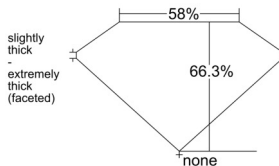

GIA®

FACSIMILE

GIA REPORT 6525245689

Verify this report at GIA.edu

GIA NATURAL DIAMOND DOSSIER®

May 22, 2025
GIA Report Number 6525245689
Shape and Cutting Style ..... Pear Brilliant
Measurements ..... 5.89 x 4.06 x 2.69 mm

GRADING RESULTS

Carat Weight ..... 0.40 carat
Color Grade ..... E
Clarity Grade VVS2

ADDITIONAL GRADING INFORMATION

Polish ..... Excellent
Symmetry ..... Very Good
Fluorescence ..... Faint
Clarity Characteristics ..... Cloud
Inscription(s): GIA 6525245689

PROPORTIONS

Profile not to actual proportions

GRADING SCALES

GIA COLOR SCALE		GIA CLARITY SCALE		
COLORLESS	D	VERY VERY SLIGHTLY INCLUDED	FLAWLESS	
	E		INTERNALLY FLAWLESS	
	F		VVS₁	
	G		VVS₂	
	NEAR COLORLESS	H	VERY SLIGHTLY INCLUDED	VS₁
		I		VS₂
		J	SLIGHTLY INCLUDED	S₁
		K		S₂
	FAINT	L	INCLUDED	I₁
		M		I₂
N		I₃		
O				
VERT LIGHT		P		
		Q		
		R		
		S		
LIGHT	T			
	U			
	V			
	W			
	X			
	Y			
	Z