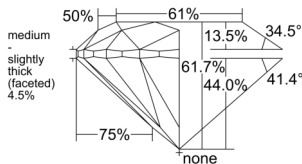

GIA®

FACSIMILE

GIA REPORT 6525265781

Verify this report at GIA.edu

GIA NATURAL DIAMOND DOSSIER®

May 23, 2025
GIA Report Number 6525265781
Shape and Cutting Style ..... Round Brilliant
Measurements ..... 5.37 - 5.41 x 3.32 mm

GRADING RESULTS

Carat Weight ..... 0.60 carat
Color Grade I
Clarity Grade VS1
Cut Grade ..... Excellent

ADDITIONAL GRADING INFORMATION

Polish ..... Excellent
Symmetry ..... Excellent
Fluorescence ..... Faint
Clarity Characteristics ..... Feather, Cloud, Pinpoint
Inscription(s): GIA 6525265781

PROPORTIONS

Profile to actual proportions