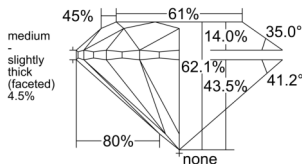

GIA®

FACSIMILE

GIA REPORT 6525285574

Verify this report at GIA.edu

GIA NATURAL DIAMOND DOSSIER®

May 27, 2025
GIA Report Number 6525285574
Shape and Cutting Style ..... Round Brilliant
Measurements ..... 5.63 - 5.66 x 3.50 mm

GRADING RESULTS

Carat Weight ..... 0.70 carat
Color Grade ..... F
Clarity Grade S11
Cut Grade ..... Excellent

ADDITIONAL GRADING INFORMATION

Polish ..... Excellent
Symmetry ..... Excellent
Fluorescence ..... None
Clarity Characteristics ..... Crystal
Inscription(s): GIA 6525285574

PROPORTIONS

Profile to actual proportions