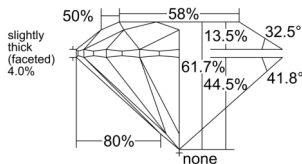

GIA®

FACSIMILE

GIA REPORT 6525310841

Verify this report at GIA.edu

GIA NATURAL DIAMOND DOSSIER®

June 02, 2025
GIA Report Number 6525310841
Shape and Cutting Style ..... Round Brilliant
Measurements ..... 3.70 - 3.72 x 2.29 mm

GRADING RESULTS

Carat Weight ..... 0.19 carat
Color Grade ..... D
Clarity Grade VVS1
Cut Grade ..... Excellent

ADDITIONAL GRADING INFORMATION

Polish ..... Excellent
Symmetry ..... Excellent
Fluorescence ..... None
Clarity Characteristics ..... Pinpoint, Feather
Inscription(s): GIA 6525310841

PROPORTIONS

Profile to actual proportions

GRADING SCALES

GIA COLOR SCALE	GIA CLARITY SCALE	GIA CUT SCALE	
D	FLAWLESS	EXCELLENT	
E	INTERNALLY FLAWLESS		
F		VVS₁	VERY GOOD
G	VVS₂		
H	VS₁	GOOD	
I	VS₂		
J	SI₁	FAIR	
K	SI₂		
L	I₁	POOR	
M			
N			
O	I₂		
P			
Q	I₃		
R			
S			
T			
U			
V			
W			
X			
Y			
Z