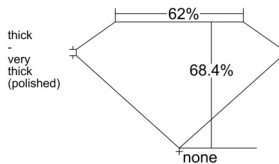

GIA®

FACSIMILE

GIA REPORT 6525314401

Verify this report at GIA.edu

GIA NATURAL DIAMOND DOSSIER®

May 29, 2025
GIA Report Number 6525314401
Shape and Cutting Style ..... Emerald Cut
Measurements ..... 5.97 x 4.39 x 3.00 mm

GRADING RESULTS

Carat Weight ..... 0.80 carat
Color Grade ..... D
Clarity Grade SI1

ADDITIONAL GRADING INFORMATION

Polish ..... Excellent
Symmetry ..... Very Good
Fluorescence ..... Strong Blue
Clarity Characteristics ..... Crystal
Inscription(s): GIA 6525314401

PROPORTIONS

Profile not to actual proportions

GRADING SCALES

GIA COLOR SCALE		GIA CLARITY SCALE				
COLORLESS	D	VERY VERY SLIGHTLY INCLUDED	FLAWLESS			
	E		INTERNALLY FLAWLESS			
	F		VVS₁			
	NEAR COLORLESS	G	VERY SLIGHTLY INCLUDED	VVS₂		
		H		VS₁		
		FANT	I	SLIGHTLY INCLUDED	VS₂	
			J		SI₁	
			LIGHT	K	INCLUDED	SI₂
	L	I₁				
	M	I₂				
N	NOT GRADED	I₃				
O						
P						
Q						
R						
S						
T						
U						
V						
W						
X						
Y						
Z