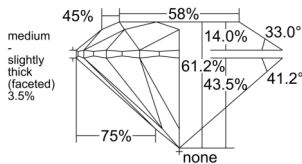

GIA®

FACSIMILE

GIA REPORT 6525316373

Verify this report at GIA.edu

GIA NATURAL DIAMOND DOSSIER®

May 30, 2025
GIA Report Number 6525316373
Shape and Cutting Style ..... Round Brilliant
Measurements ..... 4.92 - 4.95 x 3.02 mm

GRADING RESULTS

Carat Weight ..... 0.45 carat
Color Grade ..... F
Clarity Grade VS2
Cut Grade ..... Excellent

ADDITIONAL GRADING INFORMATION

Polish ..... Excellent
Symmetry ..... Excellent
Fluorescence ..... None
Clarity Characteristics..... Cloud, Crystal, Feather
Inscription(s): GIA 6525316373

PROPORTIONS

Profile to actual proportions

GRADING SCALES

GIA COLOR SCALE	GIA CLARITY SCALE	GIA CUT SCALE	
D	FLAWLESS	EXCELLENT	
E	INTERNALLY FLAWLESS		
F		VVS₁	VERY GOOD
G	VVS₂		
H	VS₁	GOOD	
I	VS₂		
J	SI₁	FAIR	
K	SI₂		
L	I₁	POOR	
M	I₂		
N	I₃		
O			
P			
Q			
R			
S			
T			
U			
V			
W			
X			
Y			
Z