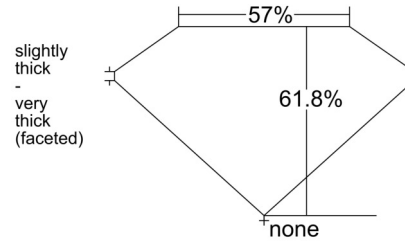

GIA NATURAL DIAMOND GRADING REPORT

 June 23, 2025
 GIA Report Number 6525355649
 Shape and Cutting Style Heart Brilliant
 Measurements 6.62 x 7.81 x 4.83 mm

GRADING RESULTS

 Carat Weight 1.50 carat
 Color Grade I
 Clarity Grade VVS1

ADDITIONAL GRADING INFORMATION

 Polish Excellent
 Symmetry Excellent
 Fluorescence None
 Inscription(s): GIA 6525355649

PROPORTIONS

Profile not to actual proportions

CLARITY CHARACTERISTICS

KEY TO SYMBOLS*

- Pinpoint

* Red symbols denote internal characteristics (inclusions). Green or black symbols denote external characteristics (blemishes). Diagram is an approximate representation of the diamond, and symbols shown indicate type, position, and approximate size of clarity characteristics. All clarity characteristics may not be shown. Details of finish are not shown.