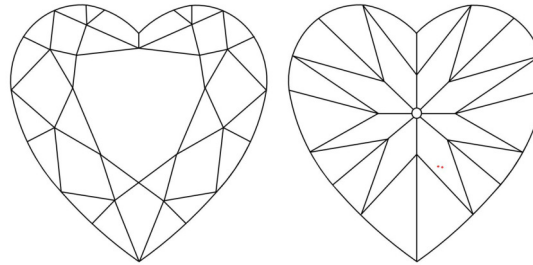

GIA NATURAL DIAMOND GRADING REPORT

 June 23, 2025
 GIA Report Number 6525355649
 Shape and Cutting Style Heart Brilliant
 Measurements 6.62 x 7.81 x 4.83 mm

GRADING RESULTS

 Carat Weight 1.50 carat
 Color Grade I
 Clarity Grade VVS1

ADDITIONAL GRADING INFORMATION

 Polish Excellent
 Symmetry Excellent
 Fluorescence None
 Inscription(s): GIA 6525355649

PROPORTIONS

Profile not to actual proportions

CLARITY CHARACTERISTICS

KEY TO SYMBOLS*

- Pinpoint

* Red symbols denote internal characteristics (inclusions). Green or black symbols denote external characteristics (blemishes). Diagram is an approximate representation of the diamond, and symbols shown indicate type, position, and approximate size of clarity characteristics. All clarity characteristics may not be shown. Details of finish are not shown.