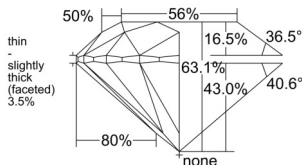

GIA®

FACSIMILE

GIA REPORT 6525355733

Verify this report at GIA.edu

GIA NATURAL DIAMOND DOSSIER®

June 06, 2025
GIA Report Number 6525355733
Shape and Cutting Style ..... Round Brilliant
Measurements ..... 5.60 - 5.65 x 3.55 mm

GRADING RESULTS

Carat Weight ..... 0.70 carat
Color Grade I
Clarity Grade VS1
Cut Grade ..... Excellent

ADDITIONAL GRADING INFORMATION

Polish ..... Excellent
Symmetry ..... Very Good
Fluorescence ..... None
Clarity Characteristics.. Crystal, Cloud, Feather, Indented Natural
Inscription(s): GIA 6525355733

PROPORTIONS

GRADING SCALES

GIA COLOR SCALE	GIA CLARITY SCALE	GIA CUT SCALE	
D	FLAWLESS	EXCELLENT	
E	INTERNALLY FLAWLESS		
F		VVS₁	VERY GOOD
G	VVS₂		
H	VS₁	GOOD	
I	VS₂		
J	SI₁	FAIR	
K	SI₂		
L	I₁	POOR	
M	I₂		
N	I₃		
O			
P			
Q			
R			
S			
T			
U			
V			
W			
X			
Y			
Z