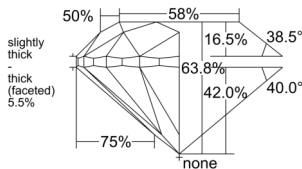

GIA®

FACSIMILE

GIA REPORT 6525398383

Verify this report at GIA.edu

GIA NATURAL DIAMOND DOSSIER®

June 06, 2025
GIA Report Number 6525398383
Shape and Cutting Style ..... Round Brilliant
Measurements ..... 4.92 - 4.98 x 3.15 mm

GRADING RESULTS

Carat Weight ..... 0.50 carat
Color Grade ..... D
Clarity Grade VS1
Cut Grade ..... Very Good

ADDITIONAL GRADING INFORMATION

Polish ..... Excellent
Symmetry ..... Very Good
Fluorescence ..... None
Clarity Characteristics..... Feather, Cavity, Pinpoint
Inscription(s): GIA 6525398383

PROPORTIONS

Profile to actual proportions

GRADING SCALES

GIA COLOR SCALE	GIA CLARITY SCALE	GIA CUT SCALE
COLOURLESS	FLAWLESS	EXCELLENT
D	INTERNALLY FLAWLESS	
E	VVS₁	VERY GOOD
F		
G	VVS₂	
H	VS₁	GOOD
I		
J	VS₂	
K	SI₁	FAIR
L		
M	SI₂	
N	I₁	POOR
O		
P	I₂	
Q	I₃	
R		
S		
T		
U		
V		
W		
X		
Y		
Z