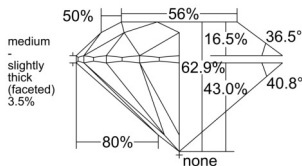

GIA®

FACSIMILE

GIA REPORT 6525406417

Verify this report at GIA.edu

GIA NATURAL DIAMOND DOSSIER®

June 06, 2025
GIA Report Number **6525406417**
Shape and Cutting Style ..... **Round Brilliant**
Measurements ..... **5.18 - 5.19 x 3.26 mm**

GRADING RESULTS

Carat Weight ..... **0.54 carat**
Color Grade ..... **G**
Clarity Grade **VS1**
Cut Grade ..... **Excellent**

ADDITIONAL GRADING INFORMATION

Polish ..... **Excellent**
Symmetry ..... **Excellent**
Fluorescence ..... **None**
Clarity Characteristics..... **Crystal, Cloud**
Inscription(s): **GIA 6525406417**

PROPORTIONS

GRADING SCALES

GIA
COLOR
SCALE

COLOURLESS	D
	E
	F
	G
	H
	I
	J
NEAR COLOURLESS	K
	L
Faint	M
	N
	O
	P
Very Light	Q
	R
	S
	T
	U
	V
Light	W
	X
	Y
	Z

GIA
CLARITY
SCALE

VERY VERY SLIGHTLY INCLUDED	FLAWLESS
	INTERNALLY FLAWLESS
VERY SLIGHTLY INCLUDED	VVS₁
	VVS₂
SLIGHTLY INCLUDED	VS₁
	VS₂
INCLUDED	SI₁
	SI₂
	I₁
	I₂
	I₃

GIA
CUT
SCALE

EXCELLENT
VERY GOOD
GOOD
FAIR
POOR