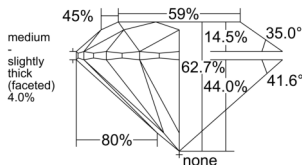

GIA®

FACSIMILE

GIA REPORT 6525409172

Verify this report at GIA.edu

GIA NATURAL DIAMOND DOSSIER®

June 07, 2025
GIA Report Number 6525409172
Shape and Cutting Style ..... Round Brilliant
Measurements ..... 4.16 - 4.18 x 2.62 mm

GRADING RESULTS

Carat Weight ..... 0.28 carat
Color Grade ..... D
Clarity Grade VS1
Cut Grade ..... Excellent

ADDITIONAL GRADING INFORMATION

Polish ..... Excellent
Symmetry ..... Excellent
Fluorescence ..... None
Clarity Characteristics..... Crystal, Feather, Pinpoint
Inspection(s): GIA 6525409172

PROPORTIONS

Profile to actual proportions

GRADING SCALES

GIA COLOR SCALE

COLORLESS	D
	E
	F
	G
	H
	I
NEAR COLORLESS	J
	K
	L
FAIN	M
	N
	O
	P
VERY LIGHT	Q
	R
	S
	T
	U
	V
LIGHT	W
	X
	Y
	Z

GIA CLARITY SCALE

FLAWLESS	INTERNAL FLAWLESS	
		EXCELLENT
VERY VERY SLIGHTLY INCLUDED	VVS₁	VERY GOOD
VERY SLIGHTLY INCLUDED	VVS₂	
SLIGHTLY INCLUDED	VS₁	GOOD
	VS₂	
INCLUDED	SI₁	FAIR
	SI₂	
INCLUDED	I₁	POOR
	I₂	
	I₃