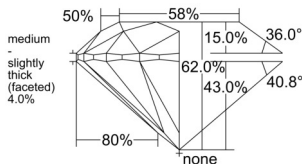

GIA®

FACSIMILE

GIA REPORT 6525420030

Verify this report at GIA.edu

GIA NATURAL DIAMOND DOSSIER®

June 10, 2025
GIA Report Number 6525420030
Shape and Cutting Style ..... Round Brilliant
Measurements ..... 5.17 - 5.19 x 3.21 mm

GRADING RESULTS

Carat Weight ..... 0.53 carat
Color Grade ..... K
Clarity Grade VS2
Cut Grade ..... Excellent

ADDITIONAL GRADING INFORMATION

Polish ..... Excellent
Symmetry ..... Excellent
Fluorescence ..... Faint
Clarity Characteristics ..... Cloud, Crystal
Inscription(s): GIA 6525420030

PROPORTIONS

GRADING SCALES

GIA COLOR SCALE

COLOURESS	D
	E
	F
	G
	H
	I
	J
NEAR COLOURESS	K
	L
FAIN	M
	N
	O
	P
	Q
VERY LIGHT	R
	S
	T
	U
	V
	W
	X
	Y
LIGHT	Z

GIA CLARITY SCALE

FLAWLESS	INTERNAL FLAWLESS	
		FLAWLESS
VERY VERY SLIGHTLY INCLUDED	VVS₁	
	VVS₂	
VERY SLIGHTLY INCLUDED	VS₁	
	VS₂	
SLIGHTLY INCLUDED	SI₁	
	SI₂	
INCLUDED	I₁	
	I₂	
	I₃	

GIA CUT SCALE

EXCELLENT
VERY GOOD
GOOD
FAIR
POOR