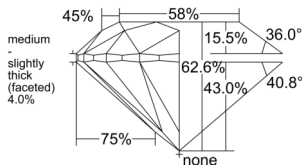

GIA®

FACSIMILE

GIA REPORT 6525422773

Verify this report at GIA.edu

GIA NATURAL DIAMOND DOSSIER®

June 07, 2025
GIA Report Number 6525422773
Shape and Cutting Style ..... Round Brilliant
Measurements ..... 5.34 - 5.39 x 3.36 mm

GRADING RESULTS

Carat Weight ..... 0.61 carat
Color Grade ..... G
Clarity Grade VVS1
Cut Grade ..... Excellent

ADDITIONAL GRADING INFORMATION

Polish ..... Excellent
Symmetry ..... Excellent
Fluorescence ..... Medium Blue
Clarity Characteristics..... Pinpoint, Feather, Surface Graining
Inscription(s): GIA 6525422773

PROPORTIONS

Profile to actual proportions

GRADING SCALES

GIA COLOR SCALE

COLORLESS	D
	E
	F
	G
	H
	I
NEAR COLORLESS	J
	K
	L
Faint	M
	N
	O
	P
	Q
	R
	S
	T
	U
	V
	W
	X
	Y
LIGHT	Z

GIA CLARITY SCALE

FLAWLESS	INTERNAL FLAWLESS	
		FLAWLESS
VERY VERY SLIGHTLY INCLUDED	VVS₁	
	VVS₂	
VERY SLIGHTLY INCLUDED	VS₁	
	VS₂	
SLIGHTLY INCLUDED	SI₁	
	SI₂	
INCLUDED	I₁	
	I₂	
	I₃	

GIA CUT SCALE

EXCELLENT
VERY GOOD
GOOD
FAIR
POOR