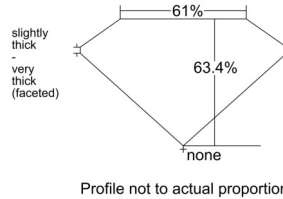

GIA®

FACSIMILE

GIA REPORT 6525429886

Verify this report at GIA.edu

GIA NATURAL DIAMOND DOSSIER®

June 09, 2025
GIA Report Number 6525429886
Shape and Cutting Style ..... Pear Brilliant
Measurements ..... 5.76 x 3.82 x 2.42 mm

GRADING RESULTS

Carat Weight ..... 0.32 carat
Color Grade ..... E
Clarity Grade VS2

ADDITIONAL GRADING INFORMATION

Polish ..... Very Good
Symmetry ..... Excellent
Fluorescence ..... None
Clarity Characteristics ..... Cloud, Crystal
Inscription(s): GIA 6525429886

PROPORTIONS

GRADING SCALES

GIA COLOR SCALE		GIA CLARITY SCALE			
COLORLESS	D	VERY SLIGHTLY INCLUDED	FLAWLESS		
	E		INTERNALLY FLAWLESS		
	F		VVS₁		
	NEAR COLORLESS	G	VERY SLIGHTLY INCLUDED	VVS₂	
		H		VS₁	
		FAINT	I	SLIGHTLY INCLUDED	VS₂
			J		SI₁
			K	INCLUDED	SI₂
	LIGHT	L	INCLUDED	I₁	
		M		I₂	
N		I₃			
O					
P					
Q					
R