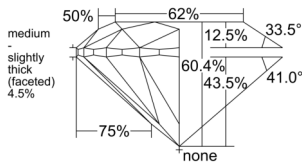

GIA®

FACSIMILE

GIA REPORT 6525435939

Verify this report at GIA.edu

GIA NATURAL DIAMOND DOSSIER®

June 13, 2025
GIA Report Number 6525435939
Shape and Cutting Style ..... Round Brilliant
Measurements ..... 4.28 - 4.31 x 2.60 mm

GRADING RESULTS

Carat Weight ..... 0.30 carat
Color Grade ..... F
Clarity Grade VVS1
Cut Grade ..... Excellent

ADDITIONAL GRADING INFORMATION

Polish ..... Excellent
Symmetry ..... Excellent
Fluorescence ..... None
Clarity Characteristics ..... Pinpoint, Feather
Inscription(s): GIA 6525435939

PROPORTIONS

Profile to actual proportions

GRADING SCALES

GIA COLOR SCALE	GIA CLARITY SCALE	GIA CUT SCALE
COLOURLESS	FLAWLESS	EXCELLENT
D	INTERNALLY FLAWLESS	
E	VVS₁	VERY GOOD
F		
G	VS₁	GOOD
H		
I	SI₁	FAIR
J		
K	I₁	POOR
L		
M	I₂	
N		
O	I₃	
P		
Q		
R		
S		
T		
U		
V		
W		
X		
Y		
Z