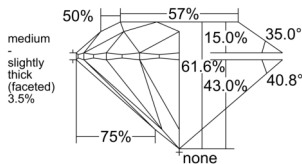

GIA®

FACSIMILE

GIA REPORT 6525436279

Verify this report at GIA.edu

GIA NATURAL DIAMOND DOSSIER®

June 10, 2025
GIA Report Number 6525436279
Shape and Cutting Style ..... Round Brilliant
Measurements ..... 4.35 - 4.38 x 2.69 mm

GRADING RESULTS

Carat Weight ..... 0.31 carat
Color Grade I
Clarity Grade VVS1
Cut Grade ..... Excellent

ADDITIONAL GRADING INFORMATION

Polish ..... Excellent
Symmetry ..... Very Good
Fluorescence ..... None
Clarity Characteristics ..... Pinpoint, Chip, Feather
Inscription(s): GIA 6525436279

PROPORTIONS

GRADING SCALES

GIA COLOR SCALE

COLOREDNESS	D
	E
	F
	G
	H
	I
	J
NEAR COLORLESS	K
	L
FAIN	M
	N
	O
	P
VERY LIGHT	Q
	R
	S
	T
	U
	V
	W
	X
	Y
LIGHT	Z

GIA CLARITY SCALE

FLAWLESS	INTERNAL FLAWLESS	
		FLAWLESS
VERY VERY SLIGHTLY INCLUDED	VERY SLIGHTLY INCLUDED	
		VVS₁
VVS₂	VS₁	
		VS₂
SLIGHTLY INCLUDED	SLIGHTLY INCLUDED	
		SI₁
I₁	I₂	
		I₃

GIA CUT SCALE

EXCELLENT
VERY GOOD
GOOD
FAIR
POOR