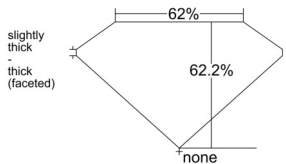

GIA®

FACSIMILE

GIA REPORT 6525438972

Verify this report at GIA.edu

GIA NATURAL DIAMOND DOSSIER®

June 09, 2025
GIA Report Number 6525438972
Shape and Cutting Style ..... Oval Brilliant
Measurements ..... 6.15 x 4.56 x 2.83 mm

GRADING RESULTS

Carat Weight ..... 0.50 carat
Color Grade ..... D
Clarity Grade VS1

ADDITIONAL GRADING INFORMATION

Polish ..... Excellent
Symmetry ..... Excellent
Fluorescence ..... Faint
Clarity Characteristics..... Feather, Pinpoint, Indented Natural
Inscription(s): GIA 6525438972

PROPORTIONS

Profile not to actual proportions

GRADING SCALES

GIA COLOR SCALE		GIA CLARITY SCALE			
COLORLESS	D	VERY VERY SLIGHTLY INCLUDED	FLAWLESS		
	E		INTERNALLY FLAWLESS		
	F	VERY SLIGHTLY INCLUDED	VS₁		
	G		VS₂		
	H		VS₁		
	NEAR COLORLESS	I	SLIGHTLY INCLUDED	VS₂	
		J		SI₁	
		FAINT	K	INCLUDED	SI₂
			L		I₁
			M		I₂
VERT LIGHT	N	LIGHT	I₃		
	O				
	P				
	Q				
	R