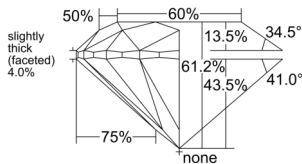

GIA®

FACSIMILE

GIA REPORT 6525440661

Verify this report at GIA.edu

GIA NATURAL DIAMOND DOSSIER®

June 10, 2025
GIA Report Number 6525440661
Shape and Cutting Style ..... Round Brilliant
Measurements ..... 5.12 - 5.14 x 3.14 mm

GRADING RESULTS

Carat Weight ..... 0.51 carat
Color Grade ..... H
Clarity Grade VVS1
Cut Grade ..... Excellent

ADDITIONAL GRADING INFORMATION

Polish ..... Excellent
Symmetry ..... Excellent
Fluorescence ..... None
Clarity Characteristics..... Pinpoint, Cloud, Feather
Inscription(s): GIA 6525440661

PROPORTIONS

Profile to actual proportions